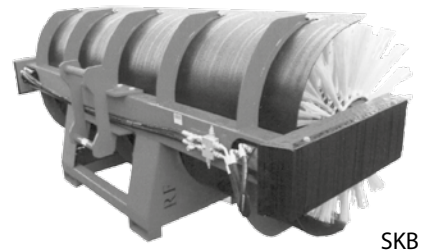

SKB / ROB

Sweeper Roller / Rotor Brush

The SKB Sweeper Roller is the perfect tool for levelling slopes, lawns, gravelled areas, etc. Available for Loaders as well.

The ROB Rotor Brush is used to clean smaller areas or to level gravel etc. – For excavators from 1t / 2200 lbs up to 20t / 44000 lbs operating weight.

SKB:

- **Wide range of widths:** 300 mm / 11.81 in - 3000 mm / 118.11 in available, equipped with 300 mm / 11.81 in bristles.
- **Efficiency:** can be equipped with different brushes for different applications. The same frame can be used for different rollers.
- **Bristles** level slopes, lawns, gravelled areas, etc.

ROB:

- **Flexible:** different brushes available (steel or synthetic bristles, rubber hoses) for all jobs. Cleaning and flattening smaller areas or levelling loose materials such as gravel, ballast, ballast, etc.
- **Optional rubber guard:** if used in the public in narrow areas, you can use the brush with a rubber guard for additional security. Can be mounted on either side.
- **Different couplings** available.
- **Low oil consumption.**