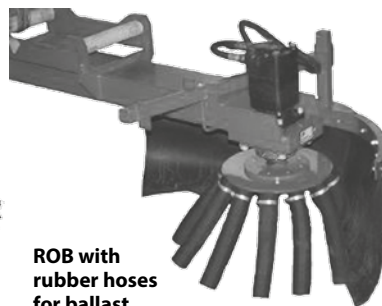

SKB / ROB

Sweeper Roller / Rotor Brush

The SKB Sweeper Roller is the perfect tool for levelling slopes, lawns, gravelled areas, etc. Available for Loaders as well.

The ROB Rotor Brush is used to clean smaller areas or to level gravel etc. – For excavators from 1t / 2200 lbs up to 20t / 44000 lbs operating weight.

Rotor Brush ROB

Type	Sweep diameter (mm/in)	Weight (kg/lbs)	Length (mm/in)
ROB 20	900 / 35.43	170 / 374	1600 / 62.99

Package consists of: rotor brush, welded coupling

Requirements of Excavator

One hydraulic circuit needed

Operating Pressure:

max. 20 MPa (200 bar) / 2880 psi

Pump capacity:

SKB: 40 - 150 l/min / 10.57 - 39.63 GPM

ROB: 30 - 60 l/min / 7.93 - 15.85 GPM

Different couplings available

Pictures

ROB with steel bristles

ROB with rubber hoses for ballast

ROB with plastic bristles

Exchangeable: plastic bristles for SKB 26

Snow Sweeper