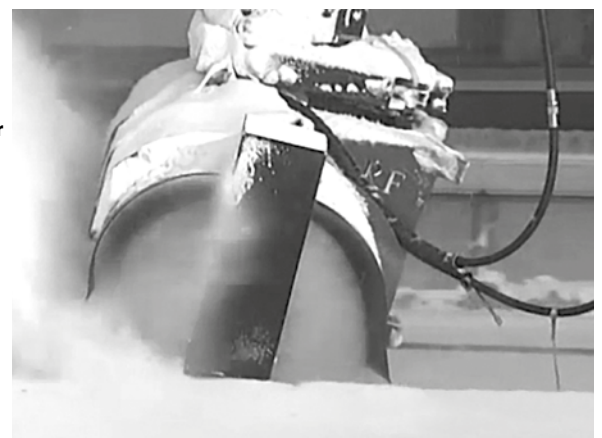

Snow Sweeper